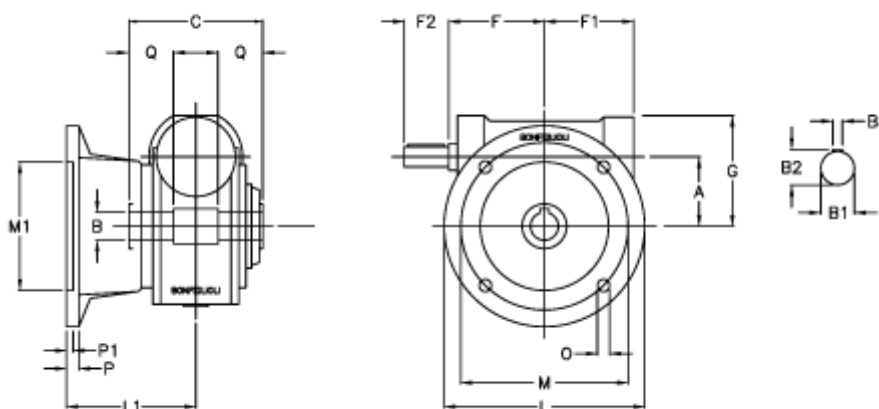

Data Sheet

Article number: 3901130064400

Description: Worm gear with solid input shaft
VF 130F-64-HS

Measures

a	= 130.0	F1 = 154	P = 20
B	= 45	F2 = 60	P1 = 18
B1	= 30	g = 195	Q = 52.5
B2	= 33.0	L = 310	
B3	= 8	L1 = 245.0	
C	= 165	m = 220	
Description	= VF 130F-xx-HS	M1 = 191	
F	= 160.0	O = 16.0	